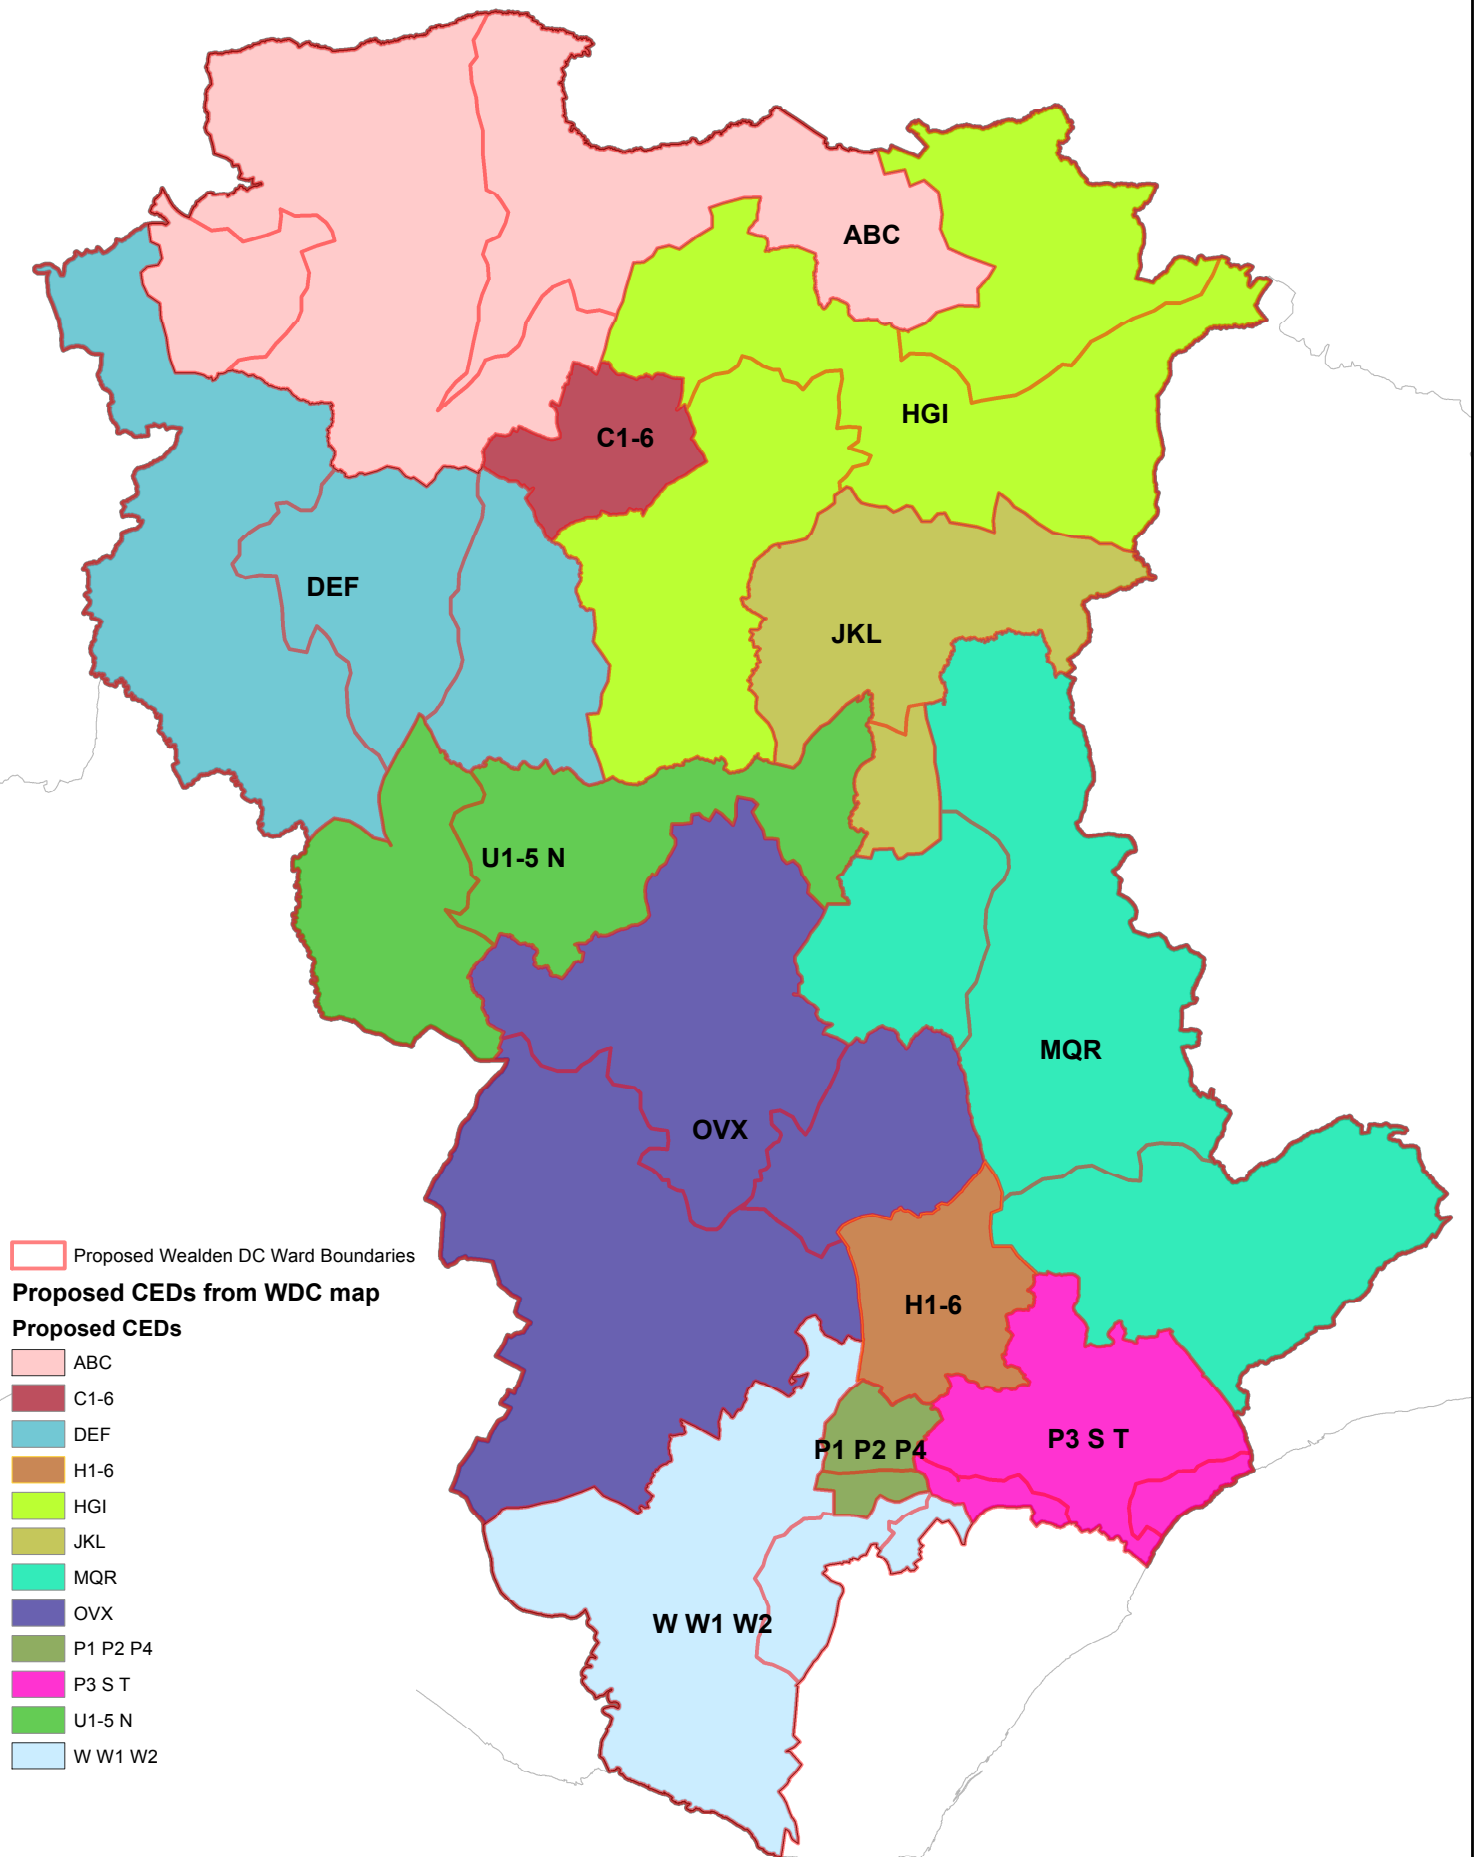

# Wealden DC – Proposed CEDs mapped with existing CEDs

- Current CED boundaries**
- Proposed CEDs from WDC map**
- Proposed CEDs**
- ABC
  - C1-6
  - DEF
  - H1-6
  - HGI
  - JKL
  - MQR
  - OVX
  - P1 P2 P4
  - P3 S T
  - U1-5 N
  - W W1 W2

# Wealden DC – Proposed CEDs mapped with proposed wards

Version 2.2 November 16 2015

(c) Crown copyright - All rights reserved. 100019601,2015

0 1 2 4 6 8 Miles

Note: Proposed Wealden DC Ward Boundaries are traced from the PDF "Draft Wards Map for consultation Version 2 November 2015" submitted by WDC on November 16th and are not 100% GIS accurate or display all smaller wards.