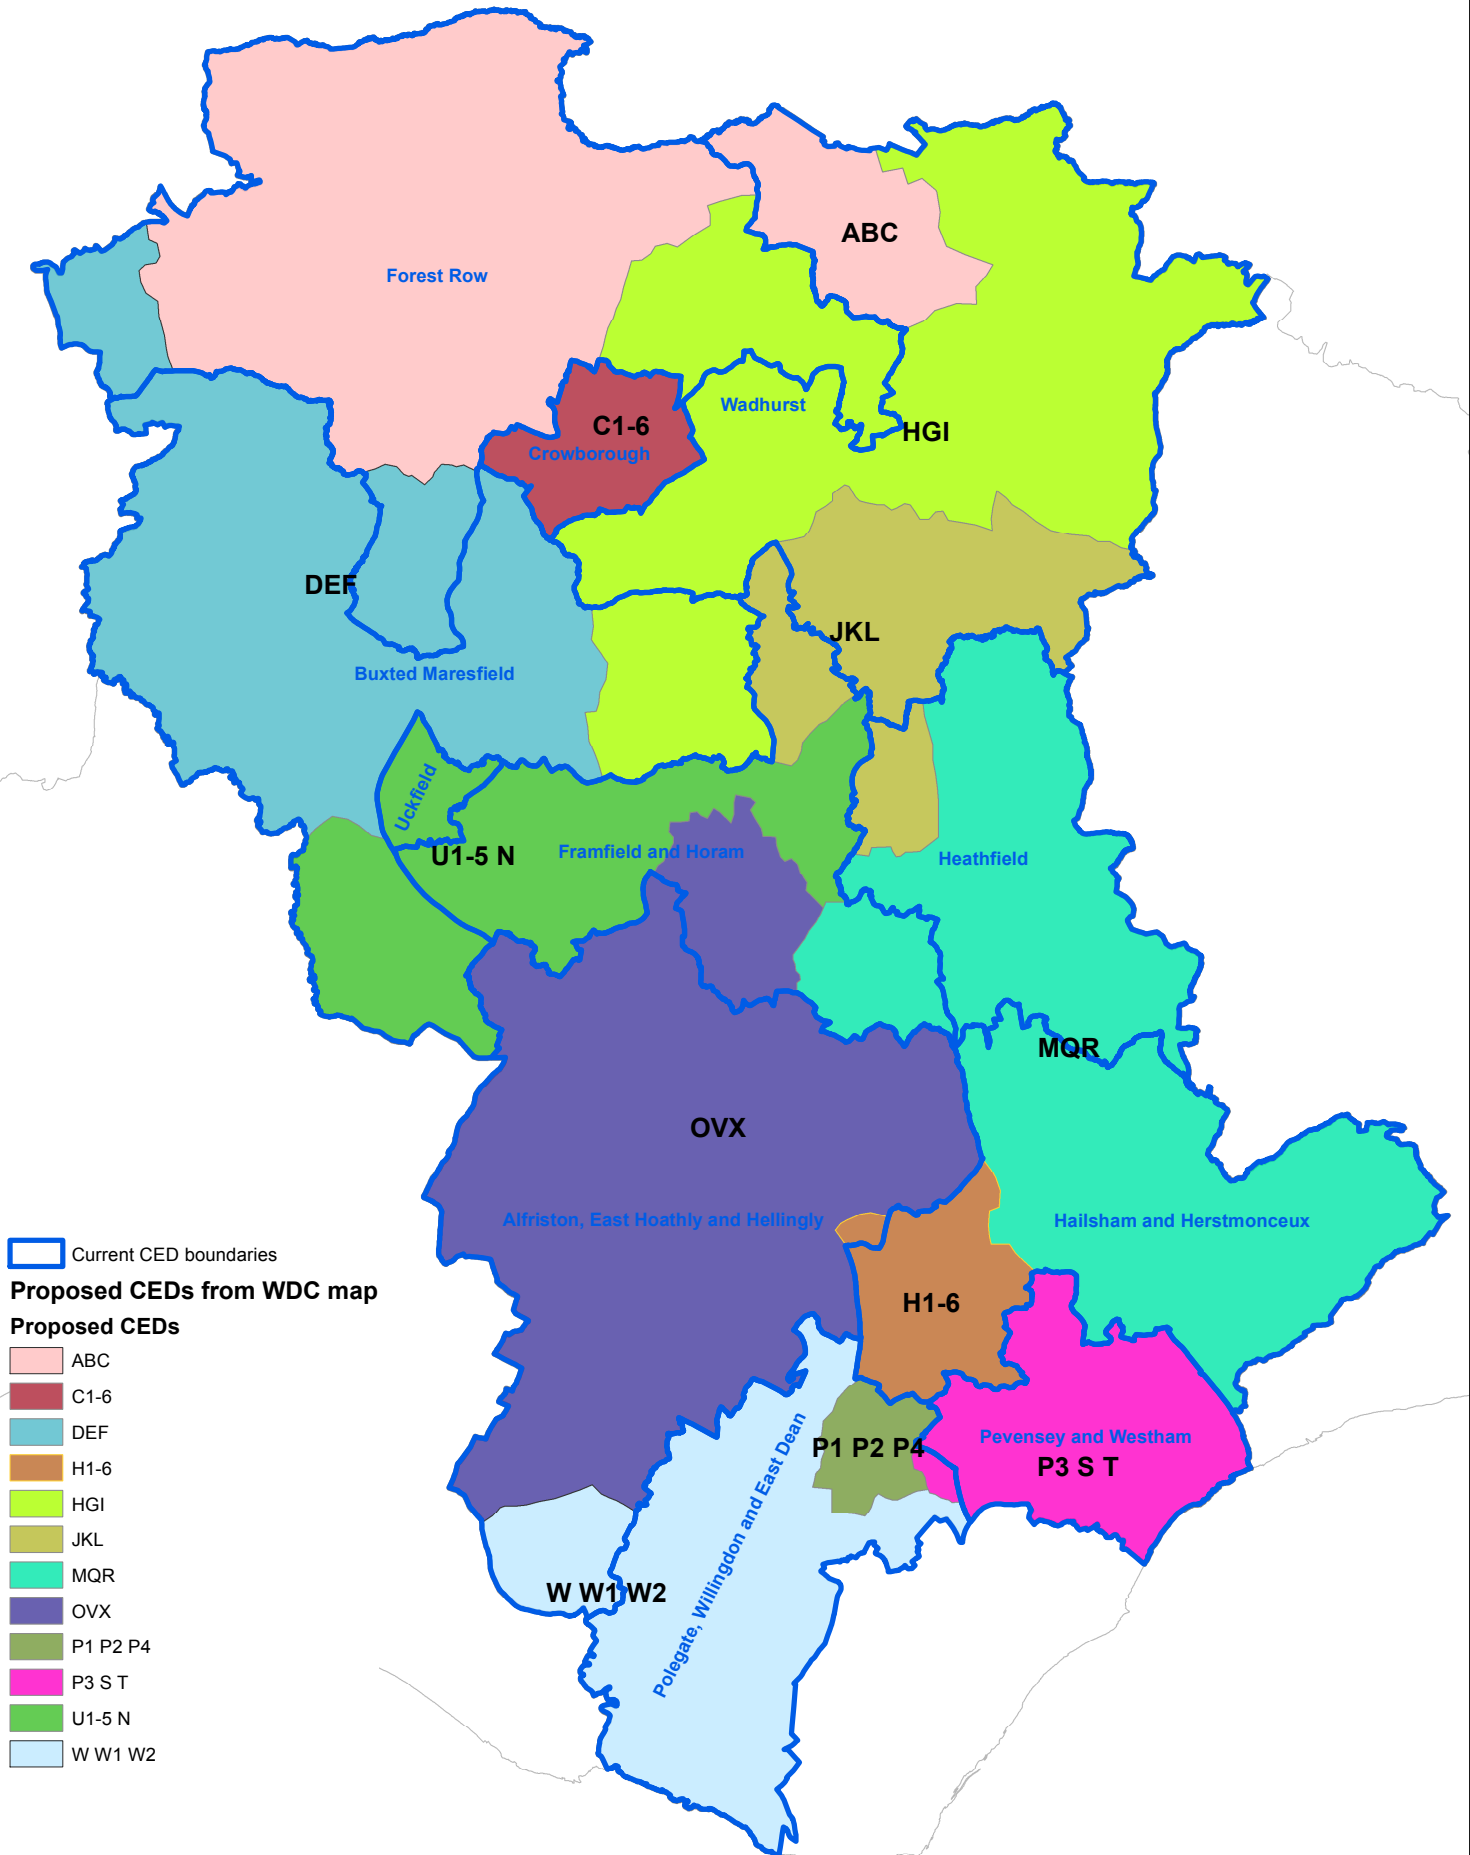

# Wealden DC – Proposed CEDs mapped with existing CEDs

- Current CED boundaries**
- Proposed CEDs from WDC map**
- Proposed CEDs**
- ABC
  - C1-6
  - DEF
  - H1-6
  - HGI
  - JKL
  - MQR
  - OVX
  - P1 P2 P4
  - P3 S T
  - U1-5 N
  - W W1 W2

# Wealden DC – Proposed CEDs mapped with proposed wards

Version 2.2 November 16 2015

(c) Crown copyright - All rights reserved. 100019601,2015

0 1 2 4 6 8 Miles

Note: Proposed Wealden DC Ward Boundaries are traced from the PDF "Draft Wards Map for consultation Version 2 November 2015" submitted by WDC on November 16th and are not 100% GIS accurate or display all smaller wards.